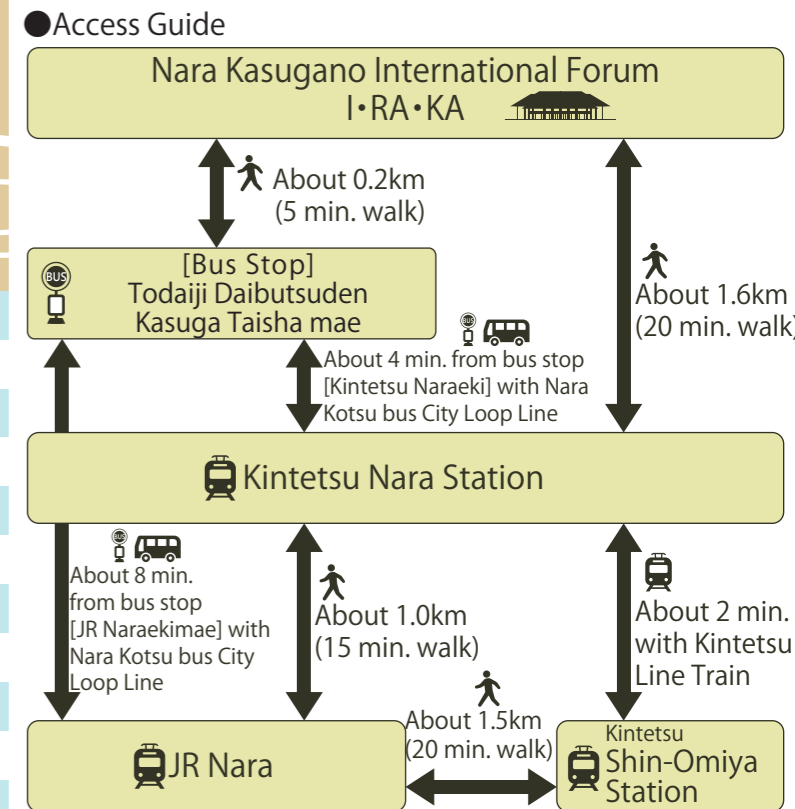

Convention Hotel Map

※This map shows major hotels in Nara city area

● Hotel List (Approximate number of guest rooms) ★ Established in 2015 onward

1. Nara Hotel (127)	12. Super Hotel JR Nara Ekimae (98)
2. Hotel Sunroute Nara (95)	13. Hotel Nikko Nara (330)
3. Noborioji Hotel Nara (15)	14. Super Hotel Lohas JR Nara Eki (234)
4. HOTEL花小路 (38)	15. Piazza Hotel Nara (137) ★
5. Toyoko Inn Kintetsu Nara Ekimae (129) ★	16. AB Hotel Nara (148) ★
6. Hotel Ligare Kasugano (29)	17. スマイルホテル奈良 (旧・サンホテル奈良) (175)
7. Hotel Asyl Nara (39)	18. Comfort Hotel Nara (131)
8. Centurion Hotel Classic Nara (90) ★	19. Toyoko Inn Nara Shin-Omiya Ekimae (139)
9. Hotel Fujita Nara (117)	20. Super Hotel Nara Shin-Omiya Ekimae (97)
10. Nara Washington Hotel Plaza (204)	21. Hotel HALFTIME (76)
11. Onyado Nono Nara Natural Hot Spring (216) ★	22. Nara Royal Hotel (127)

- 23. Hotel Asyl Nara Annex (81)
- ◆ Hotels to be established soon
(Approximate number of guest rooms)
[Scheduled date of opening]
- 24. Route-Inn Grantia Nara Wakuranoyado (200) [2018.6] ※Location unknown yet
- 25. JW Marriott Hotel Nara (150) [2020]

About icons on the map

- : Hotels
- ◆ : Hotels to be established soon
- 🏨 : Convention facilities
- : Other facilities
- (thick) : JR Line
- (thin) : Kintetsu Line
- 🚏 : Bus stops

※Please be noted there might be unexpected delays due to traffic conditions and/or other reasons.
As of 2017.10