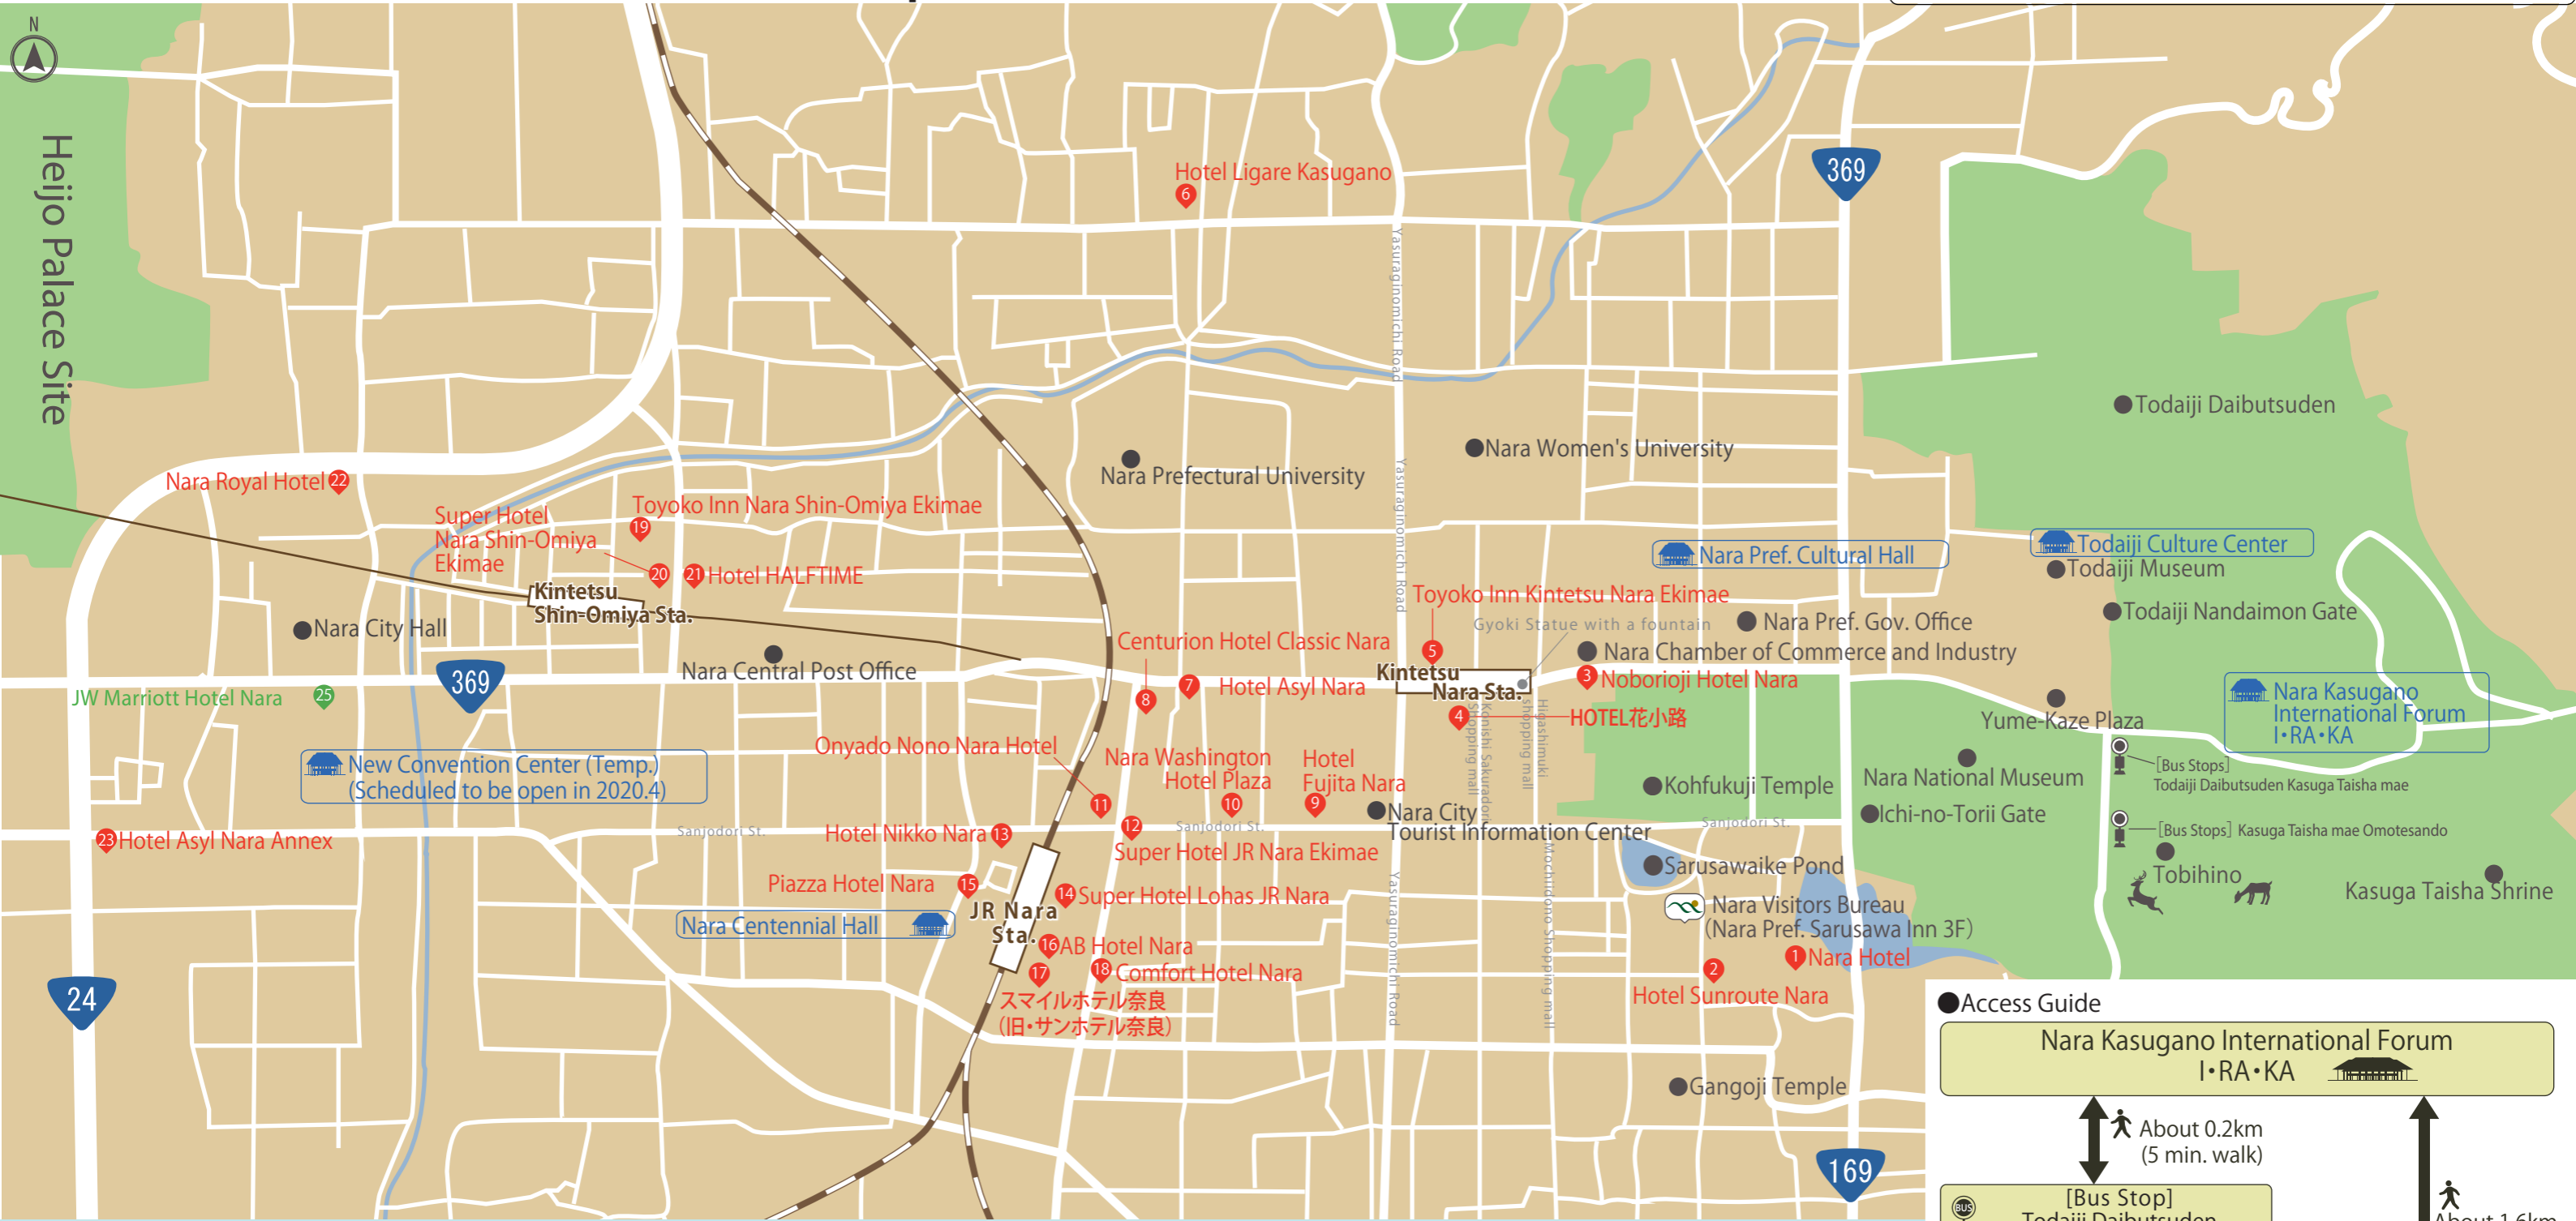

Convention Hotel Map

※This map shows major hotels in Nara city area

● Hotel List (Approximate number of guest rooms) ★ Established in 2015 onward

1. Nara Hotel (127)	12. Super Hotel JR Nara Ekimae (98)
2. Hotel Sunroute Nara (95)	13. Hotel Nikko Nara (330)
3. Noborioji Hotel Nara (15)	14. Super Hotel Lohas JR Nara Eki (234)
4. HOTEL花小路 (38)	15. Piazza Hotel Nara (137) ★
5. Toyoko Inn Kintetsu Nara Ekimae (129) ★	16. AB Hotel Nara (148) ★
6. Hotel Ligare Kasugano (29)	17. スマイルホテル奈良 (旧・サンホテル奈良) (175)
7. Hotel Asyl Nara (39)	18. Comfort Hotel Nara (131)
8. Centurion Hotel Classic Nara (90) ★	19. Toyoko Inn Nara Shin-Omiya Ekimae (139)
9. Hotel Fujita Nara (117)	20. Super Hotel Nara Shin-Omiya Ekimae (97)
10. Nara Washington Hotel Plaza (204)	21. Hotel HALFTIME (76)
11. Onyado Nono Nara Natural Hot Spring (216) ★	22. Nara Royal Hotel (127)

- 23. Hotel Asyl Nara Annex (81)
- ◆ Hotels to be established soon
(Approximate number of guest rooms)
[Scheduled date of opening]
- 24. Route-Inn Grantia Nara Wakuranoyado (200) [2018.6] ※Location unknown yet
- 25. JW Marriott Hotel Nara (150) [2020]

About icons on the map

- : Hotels
- ◆ : Hotels to be established soon
- 🏨 : Convention facilities
- : Other facilities
- (thick) : JR Line
- (thin) : Kintetsu Line
- 🚏 : Bus stops

※Please be noted there might be unexpected delays due to traffic conditions and/or other reasons.
As of 2017.10